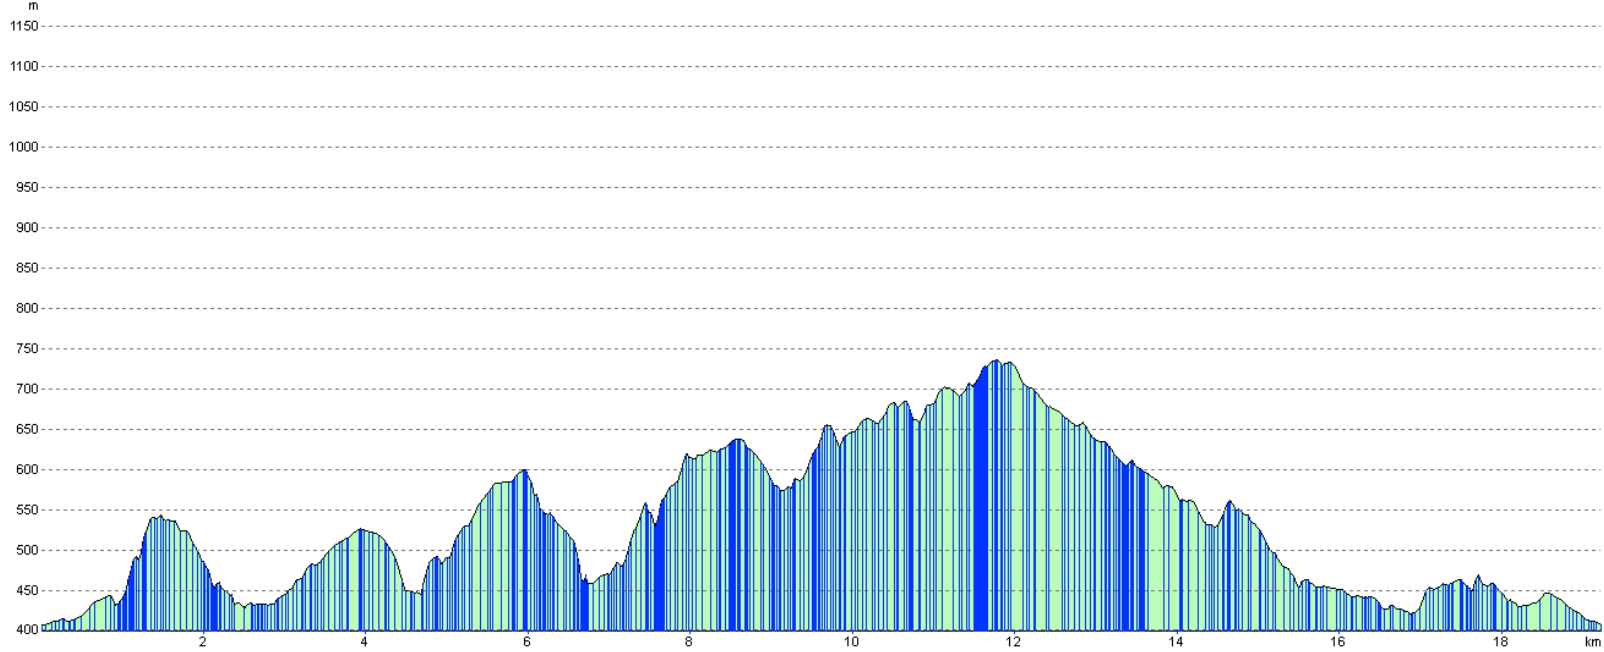

# Route: Albine Auzon

Route Distance: 19.2 km

Estimated Time: 3:12

Total Ascent: 1025 m

Total Descent: 1024 m

## Waypoints

Leg	Name / Position / Elevation	Bearing	Distance	Ascent	Time	Comments	Photo
0	WP01 31N 527164E 5026920N 406 m						
1	WP513 31N 527212E 5026890N 407 m	122°T	19.2 km	1025 m	3:12		
Totals:			19.2 km	1025 m	3:12		